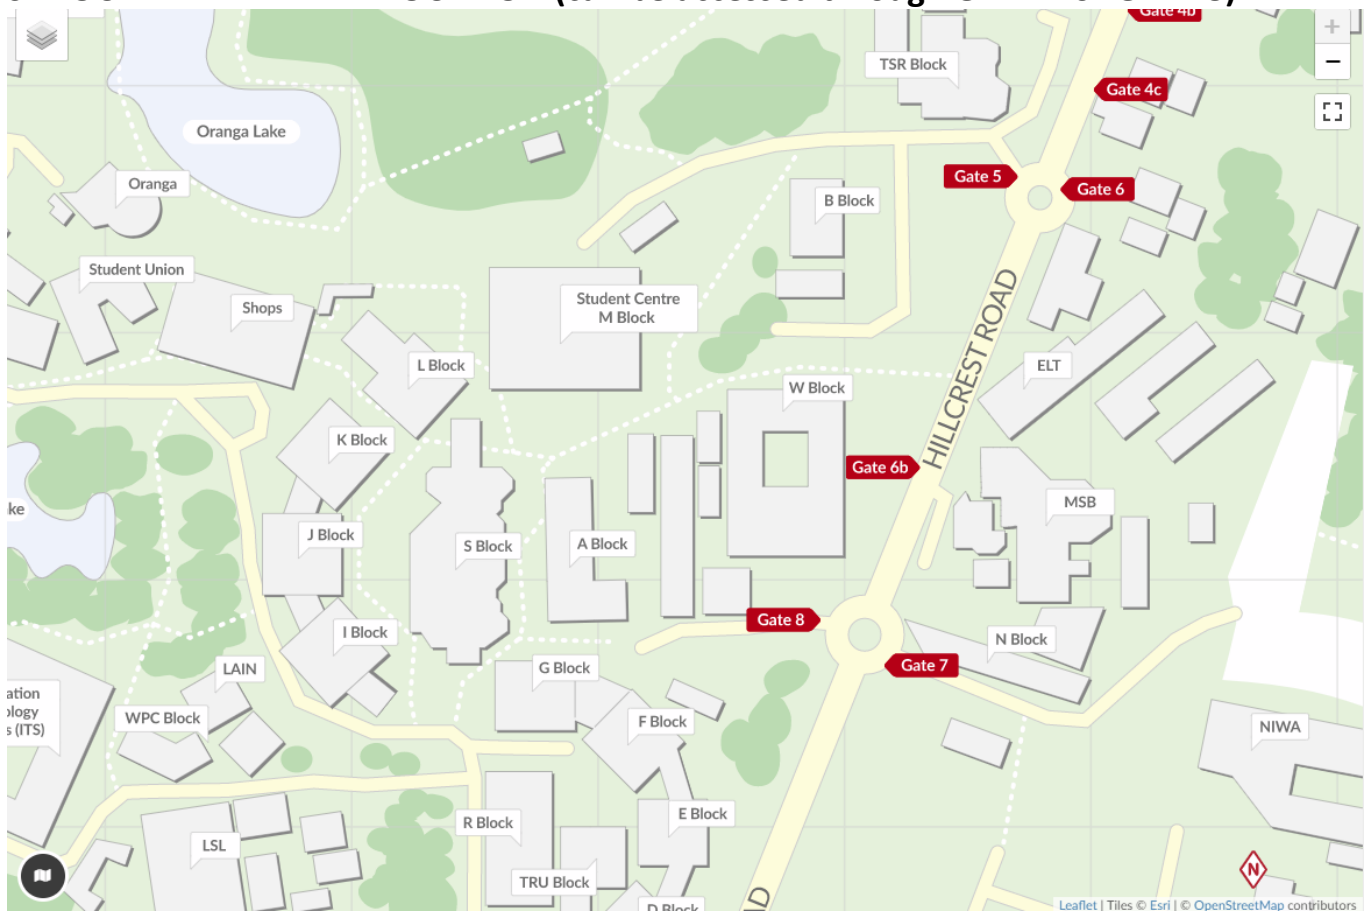

CONFERENCE 2019 AOTEAROA/NEW ZEALAND

Additional Information for Market Vendors

Location

- Please refer to the attached map which can also be found at <https://www.waikato.ac.nz/contacts/map/>
- Market Lane is located in S Block Basement
- Access via either Gate 1 Knighton Road or Gate 8 Hillcrest Road. Please see attached map for drop off point for merchandise. Please do not park in drop off zones for prolonged periods
- Daily parking is free (Volunteers will direct you to parking set aside for NAISA)

Registration

- Please check in upon arrival in the basement of S Block to receive your lanyard
- Lanyards must be worn by the person managing the booth at all times
- Your lanyard pass entitles you to the **Market Lane area ONLY**
- All market vendors have access to set up from **7.00 – 9.00am on Wednesday 26 June**
- You will be directed to your allocated booth to set up

Market Lane

- Tea and coffee will be provided for vendors and market attendees in an adjacent tent
- Please note that the pōwhiri and community day events will be taking place from 8.15am - 12pm at Claudelands Event Centre on Wednesday 26 June
- Market Lane operating hours are **9.00 am to 5.00 pm** from Wednesday 26 June to Saturday 29 June
- Vendors must set up daily from **7.00 am** and pack down any valuables by **5pm each night**
- Overnight security will be present
- The rooms where stalls are located will be locked overnight, however we do strongly recommend that money is taken away by vendors at the end of each day as the University does not take responsibility for any lost items

S BLOCK MARKET LANE LOCATION (can be accessed through GATE 1 or GATE 8)

More directional maps to Hamilton and University of Waikato campus maps can be found at:

<https://www.waikato.ac.nz/contacts/map>

THE UNIVERSITY OF
WAIKATO
Te Pihare Ihirangi o Waikato