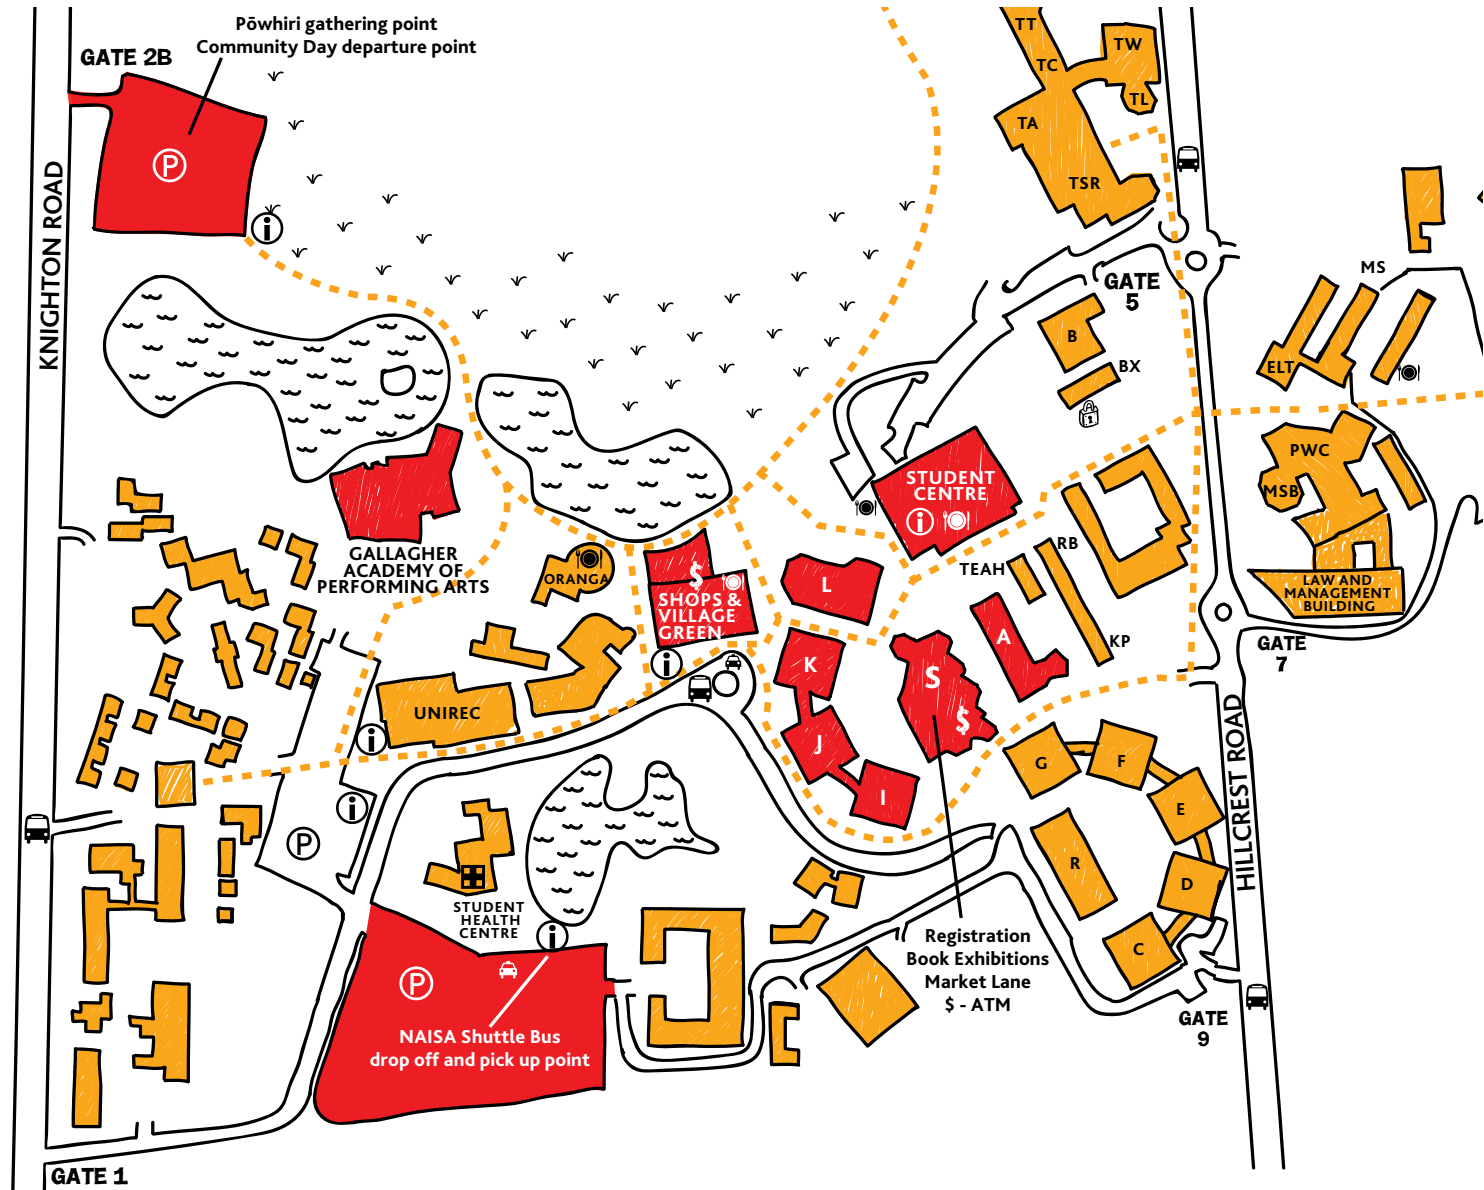

CONFERENCE 2019
JUNE 26-29 HAMILTON
AOTEAROA NEW ZEALAND

THE UNIVERSITY OF
WAIKATO
Te Whare Wānanga o Waikato

NEW ZEALAND

University of Waikato Hamilton Campus Map

KEY

-  STUDENT HEALTH CENTRE
-  INFORMATION
-  MAIN PATHWAYS
Follow these paths for the most direct route between buildings
-  FOOD VENDORS
Many of the food outlets are centred around the Village Green, and you'll find a few more within walking distance
-  PARKING
Check out the different parking zones at: waikato.ac.nz/fmd/getting-to-campus/
-  BUS STOPS
-  TAXI
-  ATMs
-  SECURITY

waikato.ac.nz/map